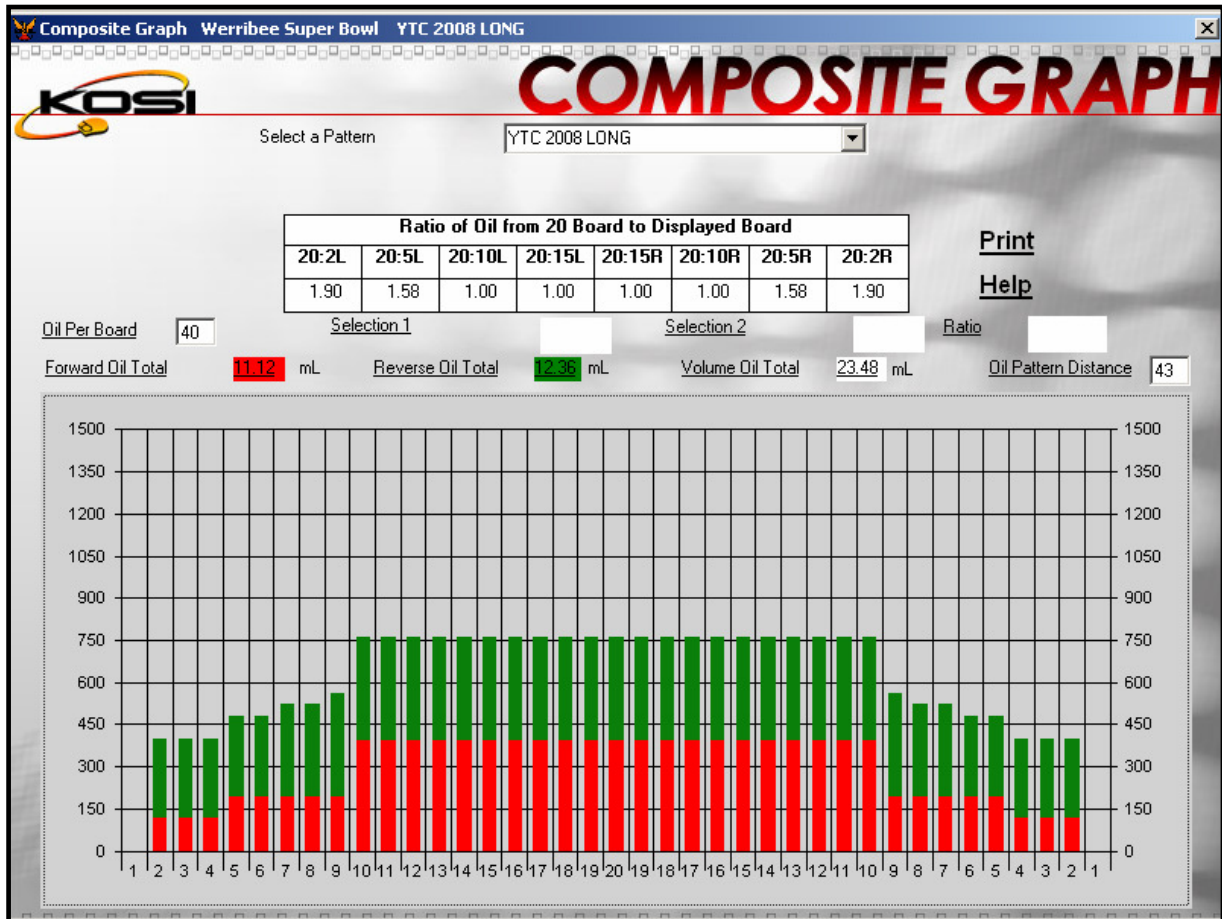

# YOUTH TEAM CHALLENGE 2008 LONG PATTERN