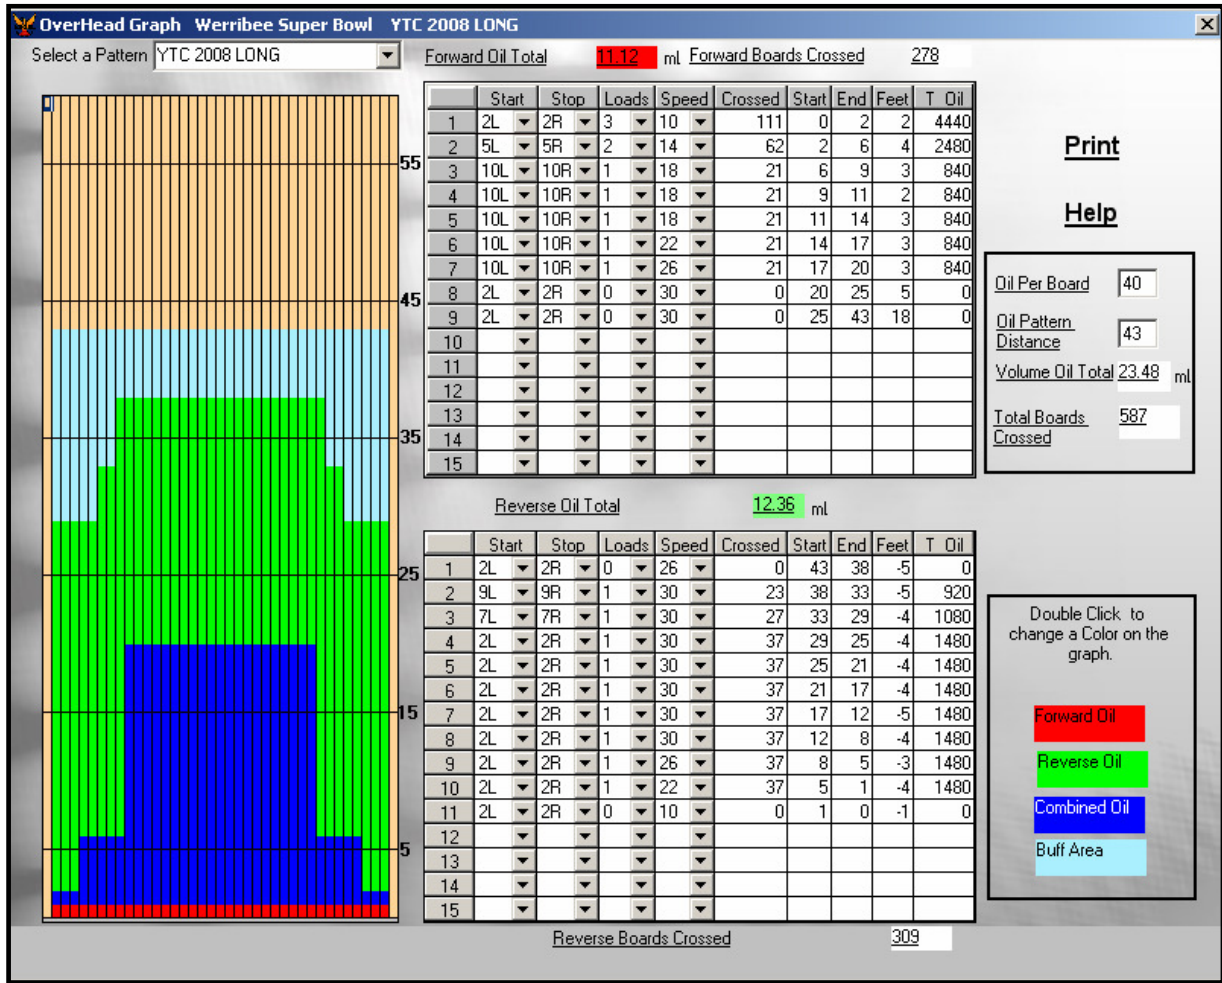

# YOUTH TEAM CHALLENGE 2008 LONG PATTERN